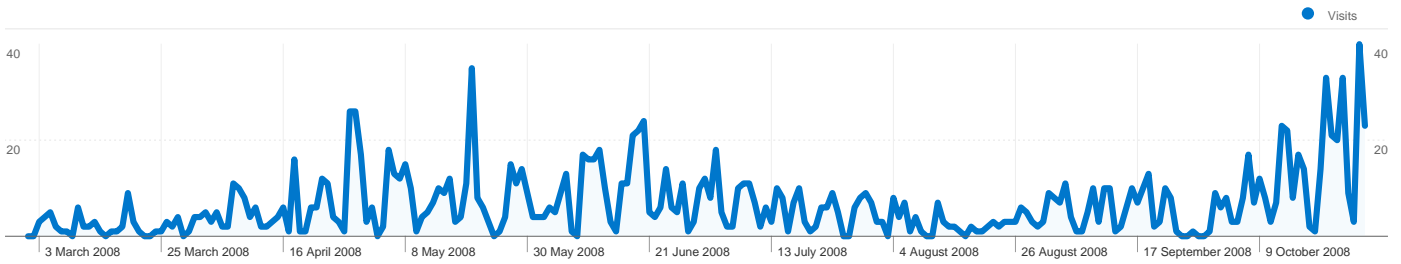

Traffic Sources Overview

Comparing to: Site

All traffic sources sent a total of 1,611 visits

Top Traffic Sources

Sources	Visits	% visits
(direct) ((none))	718	44.43%
google (organic)	647	40.04%
cordis.europa.eu (referral)	77	4.76%
itti.com.pl (referral)	26	1.61%
csg.ethz.ch (referral)	23	1.42%