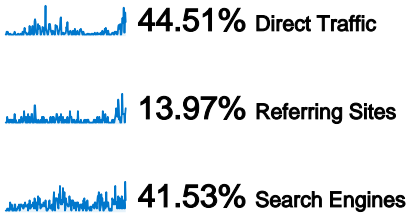

Traffic Sources Overview

Comparing to: Site

All traffic sources sent a total of 1,611 visits

Top Traffic Sources

Sources	Visits	% visits
(direct) ((none))	718	44.43%
google (organic)	647	40.04%
cordis.europa.eu (referral)	77	4.76%
itti.com.pl (referral)	26	1.61%
csg.ethz.ch (referral)	23	1.42%