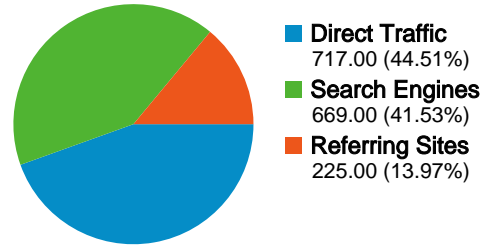

Traffic Sources Overview

Comparing to: Site

All traffic sources sent a total of 1,611 visits

Top Traffic Sources

Sources	Visits	% visits
(direct) ((none))	718	44.43%
google (organic)	647	40.04%
cordis.europa.eu (referral)	77	4.76%
itti.com.pl (referral)	26	1.61%
csg.ethz.ch (referral)	23	1.42%

Keywords	Visits	% visits
intersection project	73	10.86%
intersection netqos	24	3.57%
intersection eu	17	2.53%
"intersection project"	15	2.23%
intersection	15	2.23%