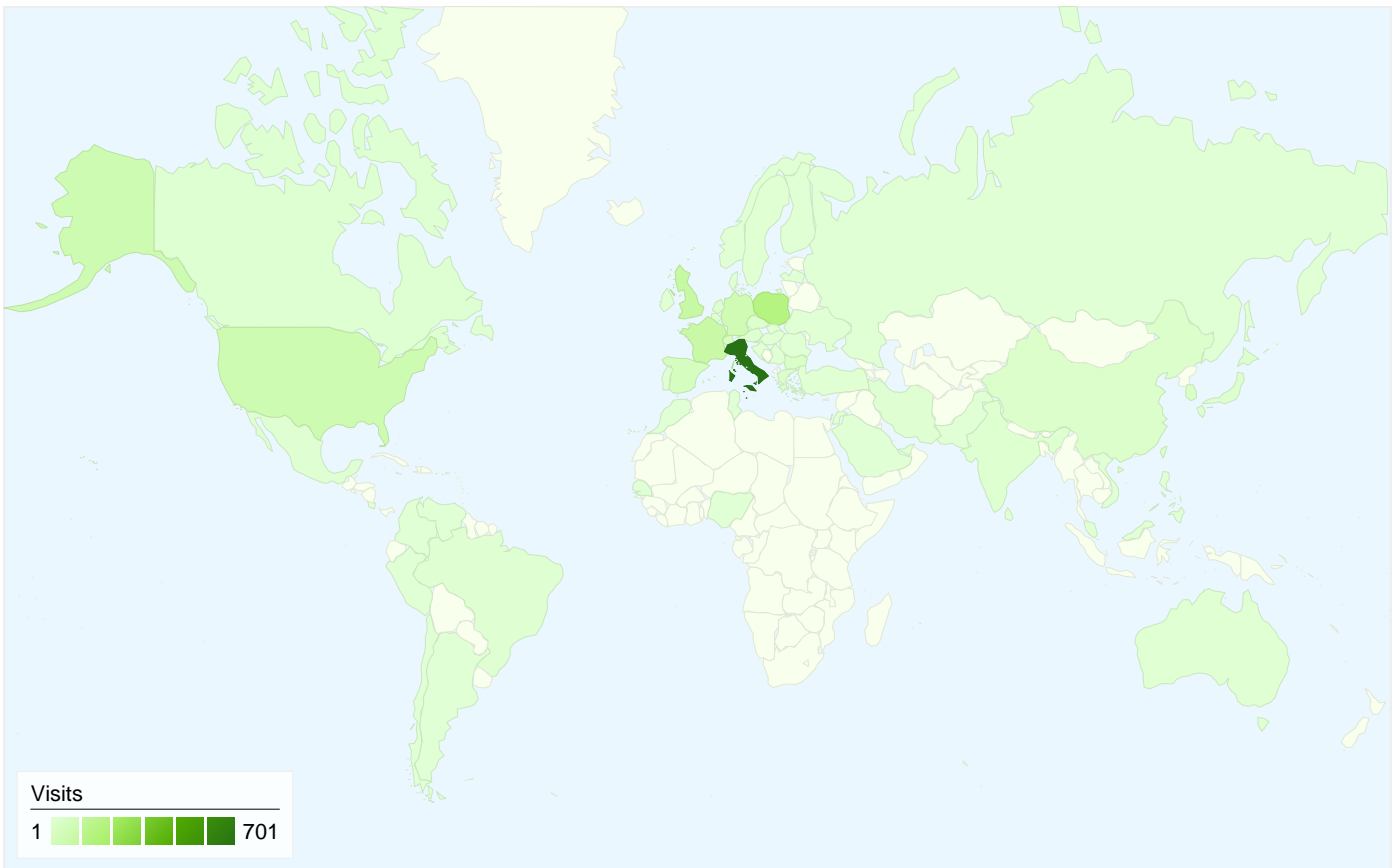

Map Overlay

Comparing to: Site

1,616 visits came from 66 countries/territories

Site Usage

Visits	Pages/Visit	Avg. Time on Site	% New Visits	Bounce Rate	
1,616 % of Site Total: 100.00%	8.83 Site Avg: 8.83 (0.00%)	00:04:20 Site Avg: 00:04:20 (0.00%)	55.01% Site Avg: 55.01% (0.00%)	43.87% Site Avg: 43.87% (0.00%)	
Country/Territory	Visits	Pages/Visit	Avg. Time on Site	% New Visits	Bounce Rate
Italy	701	16.14	00:07:33	31.38%	25.96%
Poland	173	4.00	00:01:55	57.23%	50.29%
United Kingdom	101	4.01	00:02:22	75.25%	51.49%
France	96	3.90	00:02:13	81.25%	53.12%
United States	73	1.55	00:00:23	90.41%	84.93%
Germany	69	3.70	00:02:44	72.46%	52.17%
Spain	44	5.02	00:02:40	81.82%	40.91%
Switzerland	38	3.84	00:01:33	47.37%	47.37%
Bulgaria	29	2.28	00:00:38	17.24%	86.21%
South Korea	26	4.23	00:05:29	42.31%	34.62%