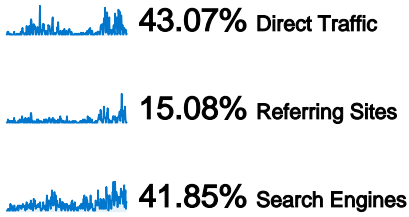

All traffic sources sent a total of 2,454 visits

Top Traffic Sources

Sources	Visits	% visits
(direct) ((none))	1,057	43.02%
google (organic)	997	40.58%
cordis.europa.eu (referral)	90	3.66%
fs.ict-chat.eu (referral)	53	2.16%
csg.ethz.ch (referral)	32	1.30%