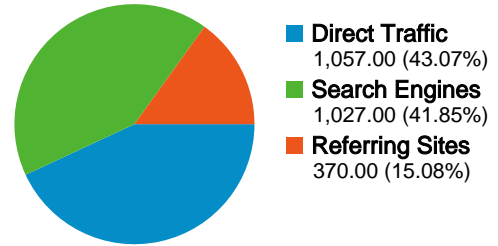

All traffic sources sent a total of 2,454 visits

Top Traffic Sources

Sources	Visits	% visits
(direct) ((none))	1,057	43.02%
google (organic)	997	40.58%
cordis.europa.eu (referral)	90	3.66%
fs.ict-chat.eu (referral)	53	2.16%
csg.ethz.ch (referral)	32	1.30%