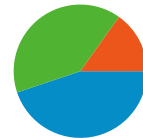

All traffic sources sent a total of 3,434 visits

-  40.01% Direct Traffic
-  15.14% Referring Sites
-  44.85% Search Engines

- Search Engines
1,540.00 (44.85%)
- Direct Traffic
1,374.00 (40.01%)
- Referring Sites
520.00 (15.14%)